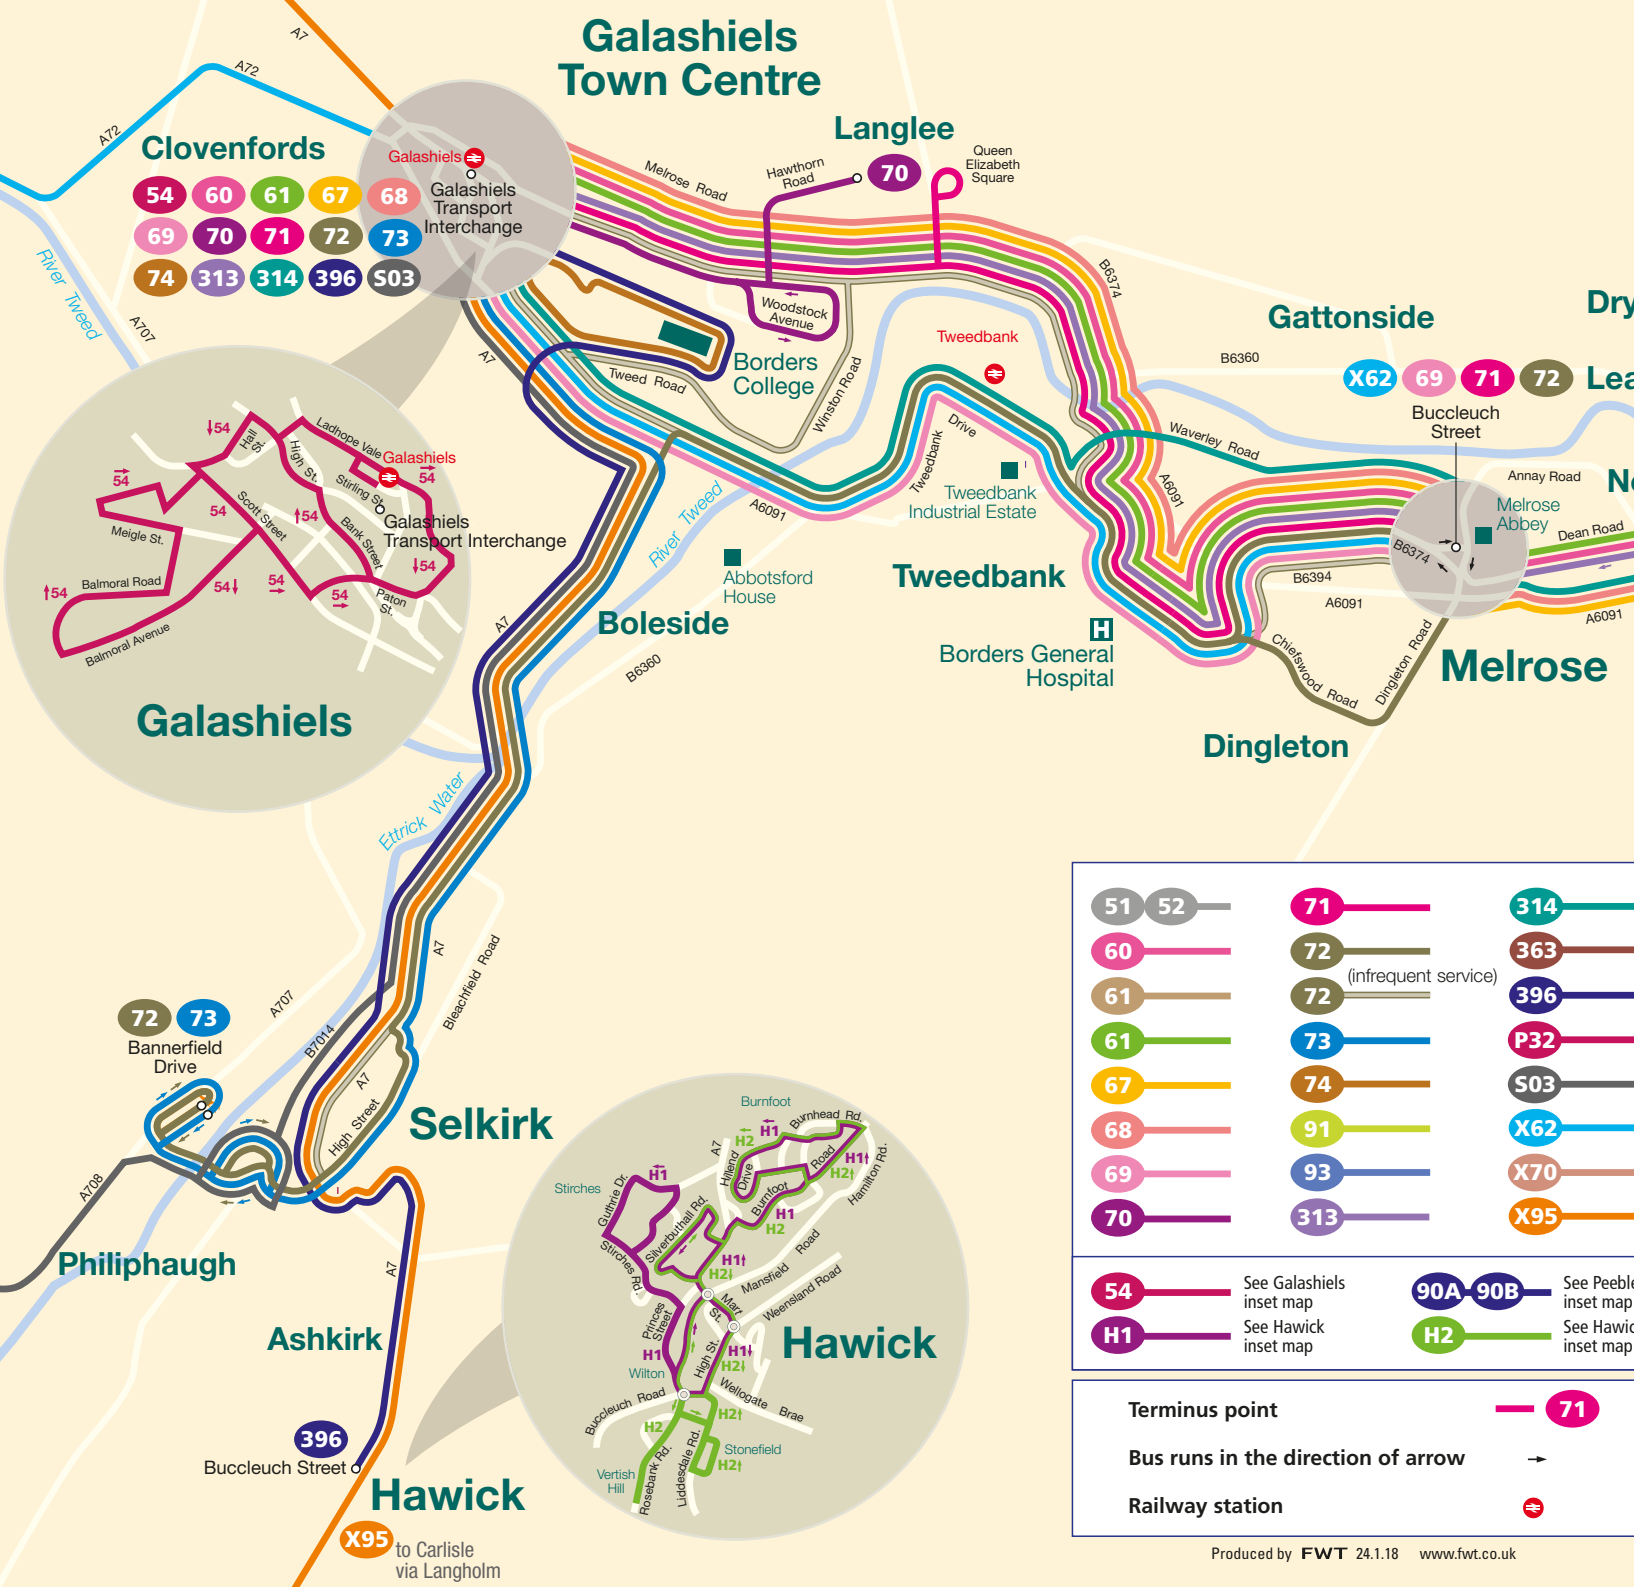

Borders Area Map

X62 to Edinburgh via Penicuik and Straiton
 X70 to Edinburgh via Auchendinny

to Edinburgh via Newtongrange X95

to Edinburgh 51 52
 to Oxton 61

to Berwick-upon-Tweed via Duns 60

51 68 to Jedburgh

52 to Kelso

67 to Berwick-upon-Tweed via Kelso

51	52	71	314
60	61	72	363
67	68	72 (infrequent service)	396
69	70	73	P32
		74	S03
		91	X62
		93	X70
		313	X95

54	See Galashiels inset map	90A-90B	See Peebles inset map
H1	See Hawick inset map	H2	See Hawick inset map

Terminus point	71
Bus runs in the direction of arrow	→
Railway station	🚉

Galashiels Town Centre

Clovenfords

- 54
- 60
- 61
- 67
- 68
- 69
- 70
- 71
- 72
- 73
- 74
- 313
- 314
- 396
- S03

Langlee

70

Gattonside

Terminus point

Bus runs in the direction of arrow

Railway station