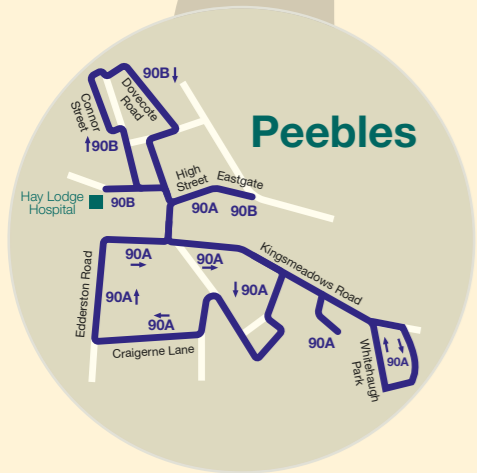

Borders Area Map

X62 to Edinburgh via Penicuik and Straiton
 X70 to Edinburgh via Auchendinny

to Edinburgh via Newtongrange X95

to Edinburgh 51 52
 to Oxton 61

to Berwick-upon-Tweed via Duns 60

51 68 to Jedburgh

52 to Kelso

67 to Berwick-upon-Tweed via Kelso

51	52	71	314
60	61	72	363
67	68	72 (infrequent service)	396
69	70	73	P32
		74	S03
		91	X62
		93	X70
		313	X95

54	See Galashiels inset map	90A-90B	See Peebles inset map
H1	See Hawick inset map	H2	See Hawick inset map

Terminus point	71
Bus runs in the direction of arrow	→
Railway station	🚉

Galashiels Town Centre

Clovenfords

- 54
- 60
- 61
- 67
- 68
- 69
- 70
- 71
- 72
- 73
- 74
- 313
- 314
- 396
- S03

Langlee

70

Gattonside

Terminus point

Bus runs in the direction of arrow

Railway station