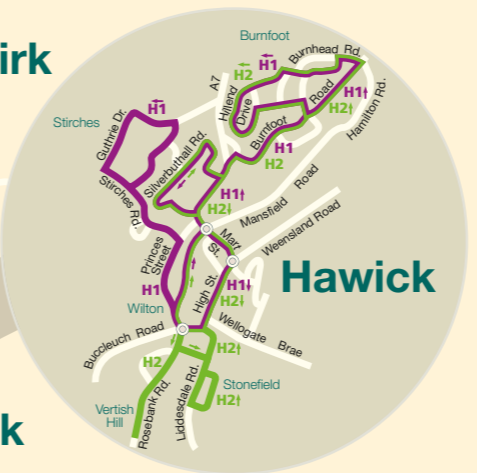

Borders Area Map

X62 to Edinburgh via Penicuik and Straiton
 X70 to Edinburgh via Auchendinny

to Edinburgh via Newtongrange X95

to Edinburgh 51 52
 to Oxton 61

to Berwick-upon-Tweed via Duns 60

51 68 to Jedburgh

52 to Kelso

67 to Berwick-upon-Tweed via Kelso

51	52	71	314
60	61	72	363
67	68	72 (infrequent service)	396
69	70	73	P32
		74	S03
		91	X62
		93	X70
		313	X95

54	See Galashiels inset map	90A-90B	See Peebles inset map
H1	See Hawick inset map	H2	See Hawick inset map

Terminus point	71
Bus runs in the direction of arrow	→
Railway station	🚉

Galashiels Town Centre

Clovenfords

- 54
- 60
- 61
- 67
- 68
- 69
- 70
- 71
- 72
- 73
- 74
- 313
- 314
- 396
- S03

Langlee

70

Gattonside

Terminus point

Bus runs in the direction of arrow

Railway station