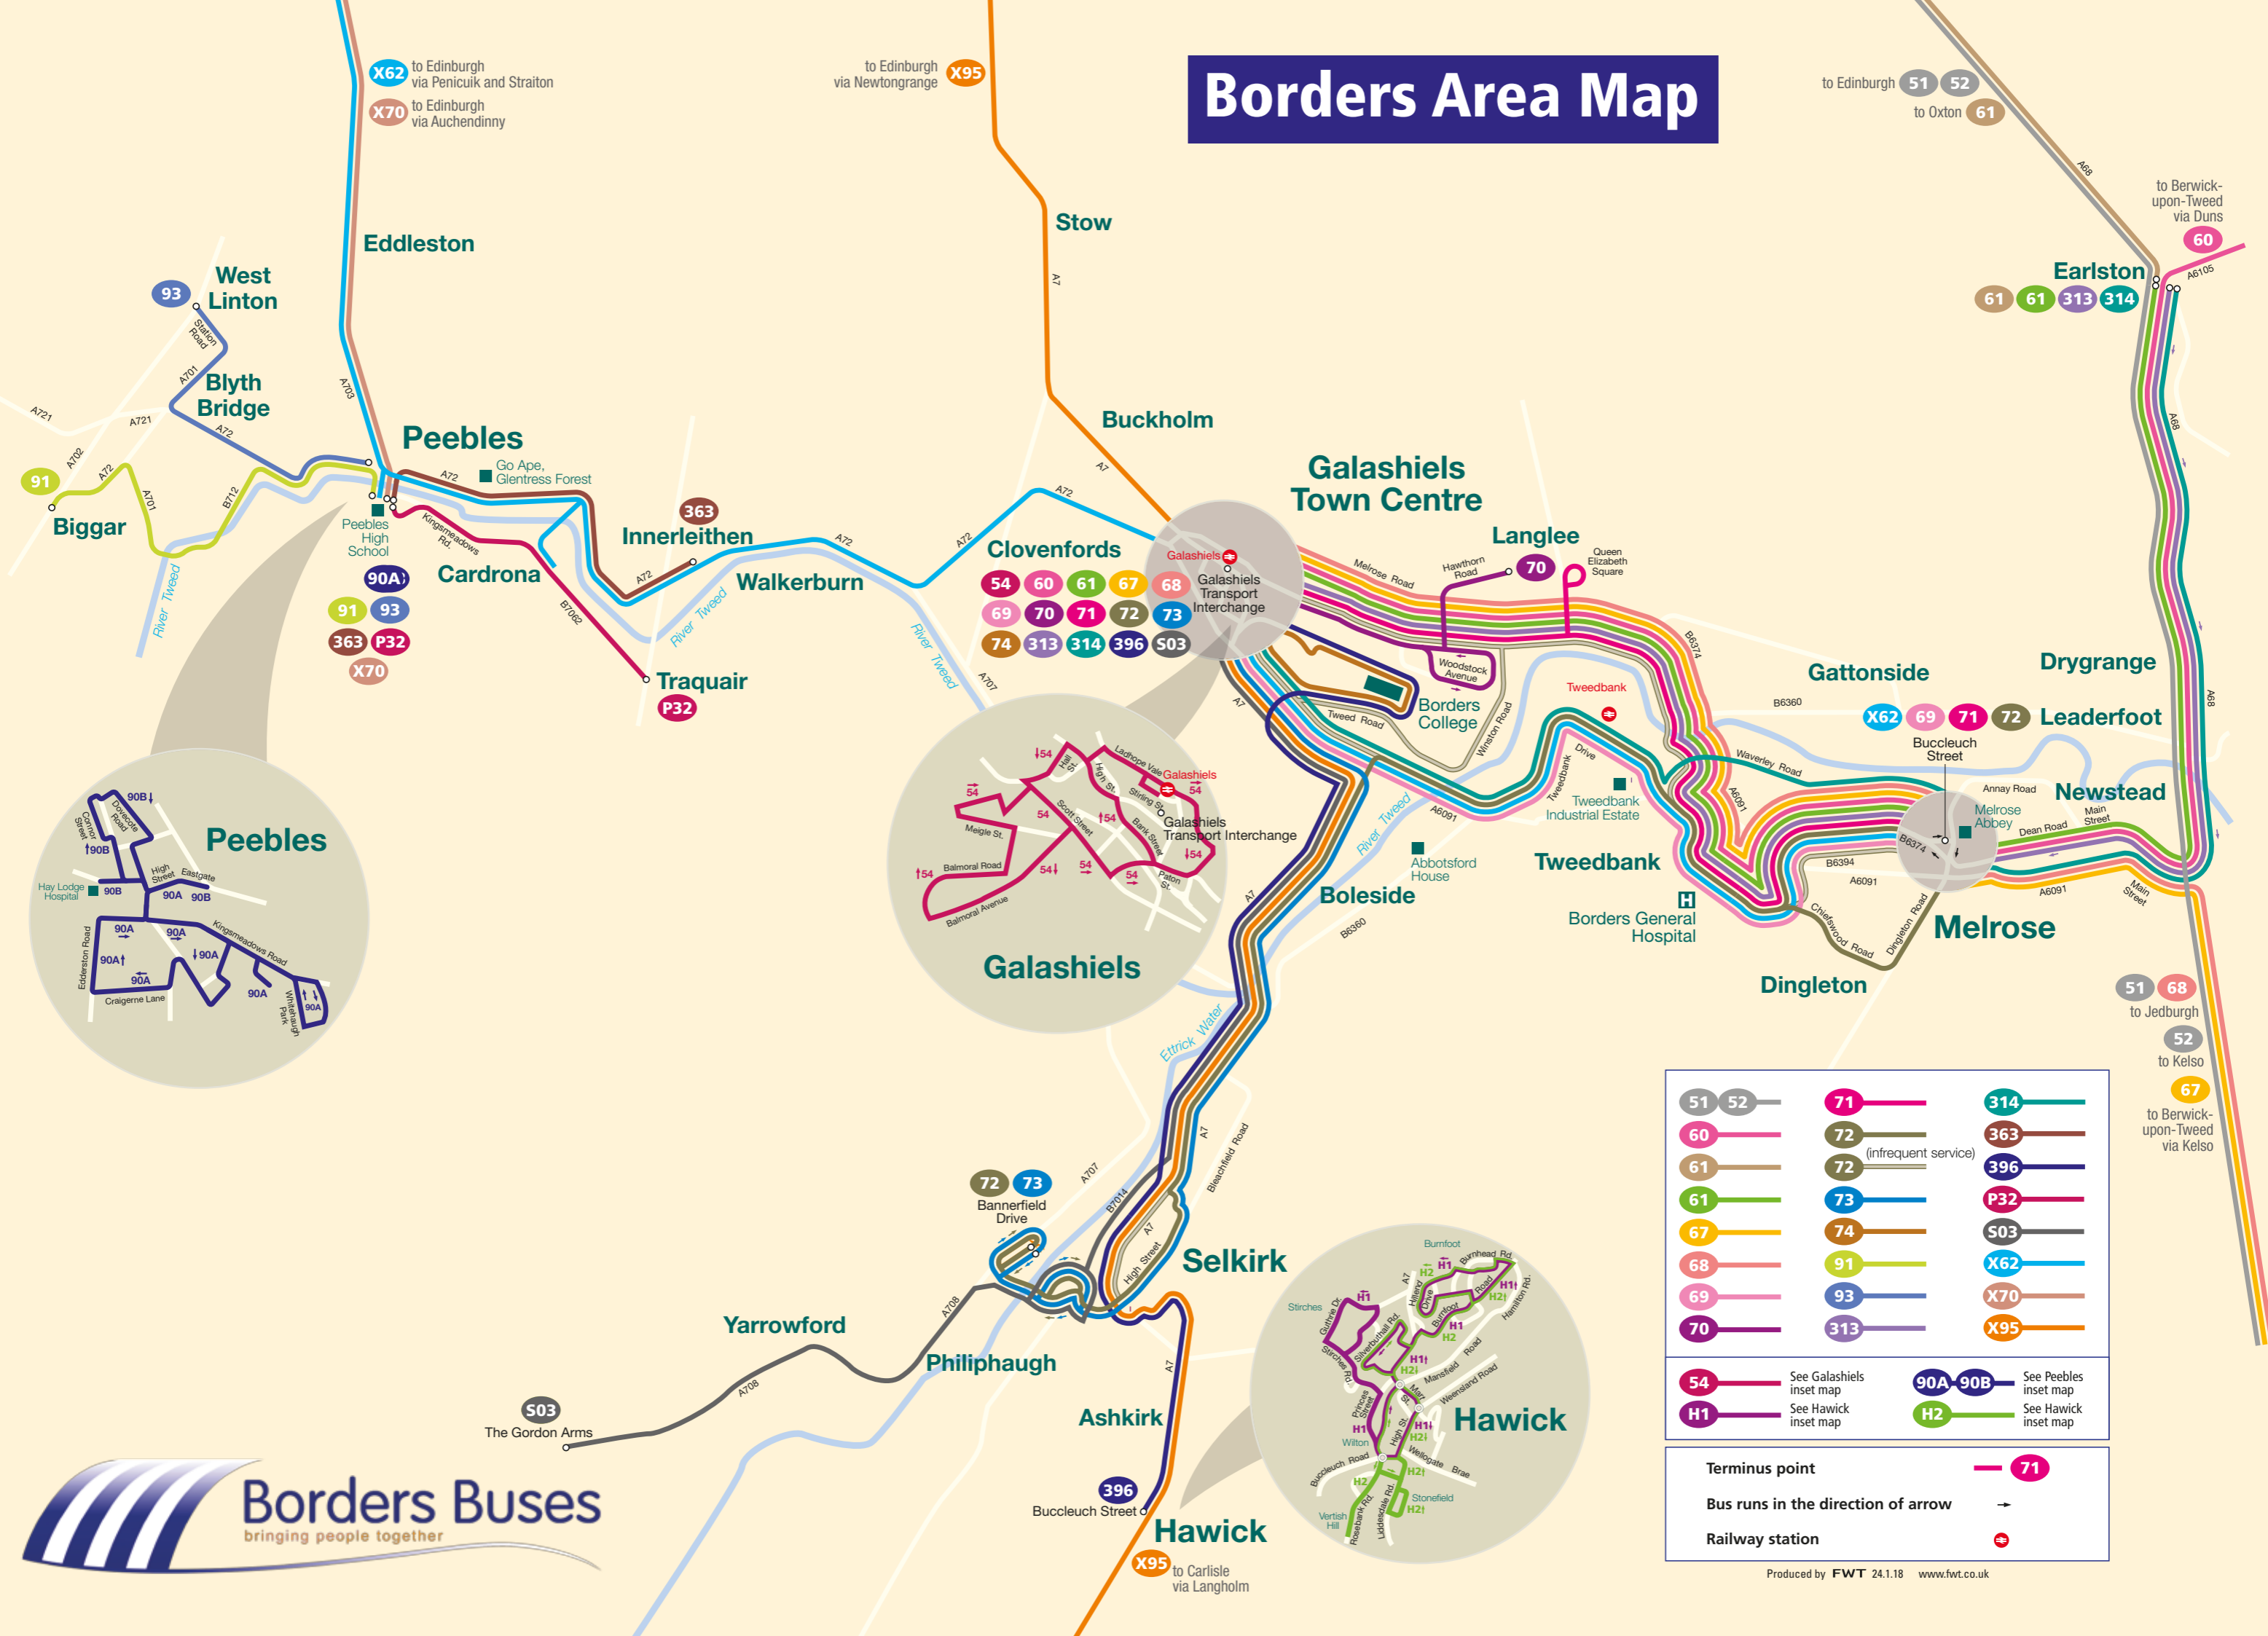

Borders Area Map

X62 to Edinburgh via Penicuik and Straiton
 X70 to Edinburgh via Auchendinny

to Edinburgh via Newtongrange X95

to Edinburgh 51 52
 to Oxton 61

to Berwick-upon-Tweed via Duns 60

51 68 to Jedburgh

52 to Kelso

67 to Berwick-upon-Tweed via Kelso

51	52	71	314
60	61	72	363
67	68	72 (infrequent service)	396
69	70	73	P32
		74	S03
		91	X62
		93	X70
		313	X95

54	See Galashiels inset map	90A-90B	See Peebles inset map
H1	See Hawick inset map	H2	See Hawick inset map

Terminus point	71
Bus runs in the direction of arrow	→
Railway station	🚉

Galashiels Town Centre

Clovenfords

- 54
- 60
- 61
- 67
- 68
- 69
- 70
- 71
- 72
- 73
- 74
- 313
- 314
- 396
- S03

Langlee

70

Gattonside

Terminus point

Bus runs in the direction of arrow

Railway station