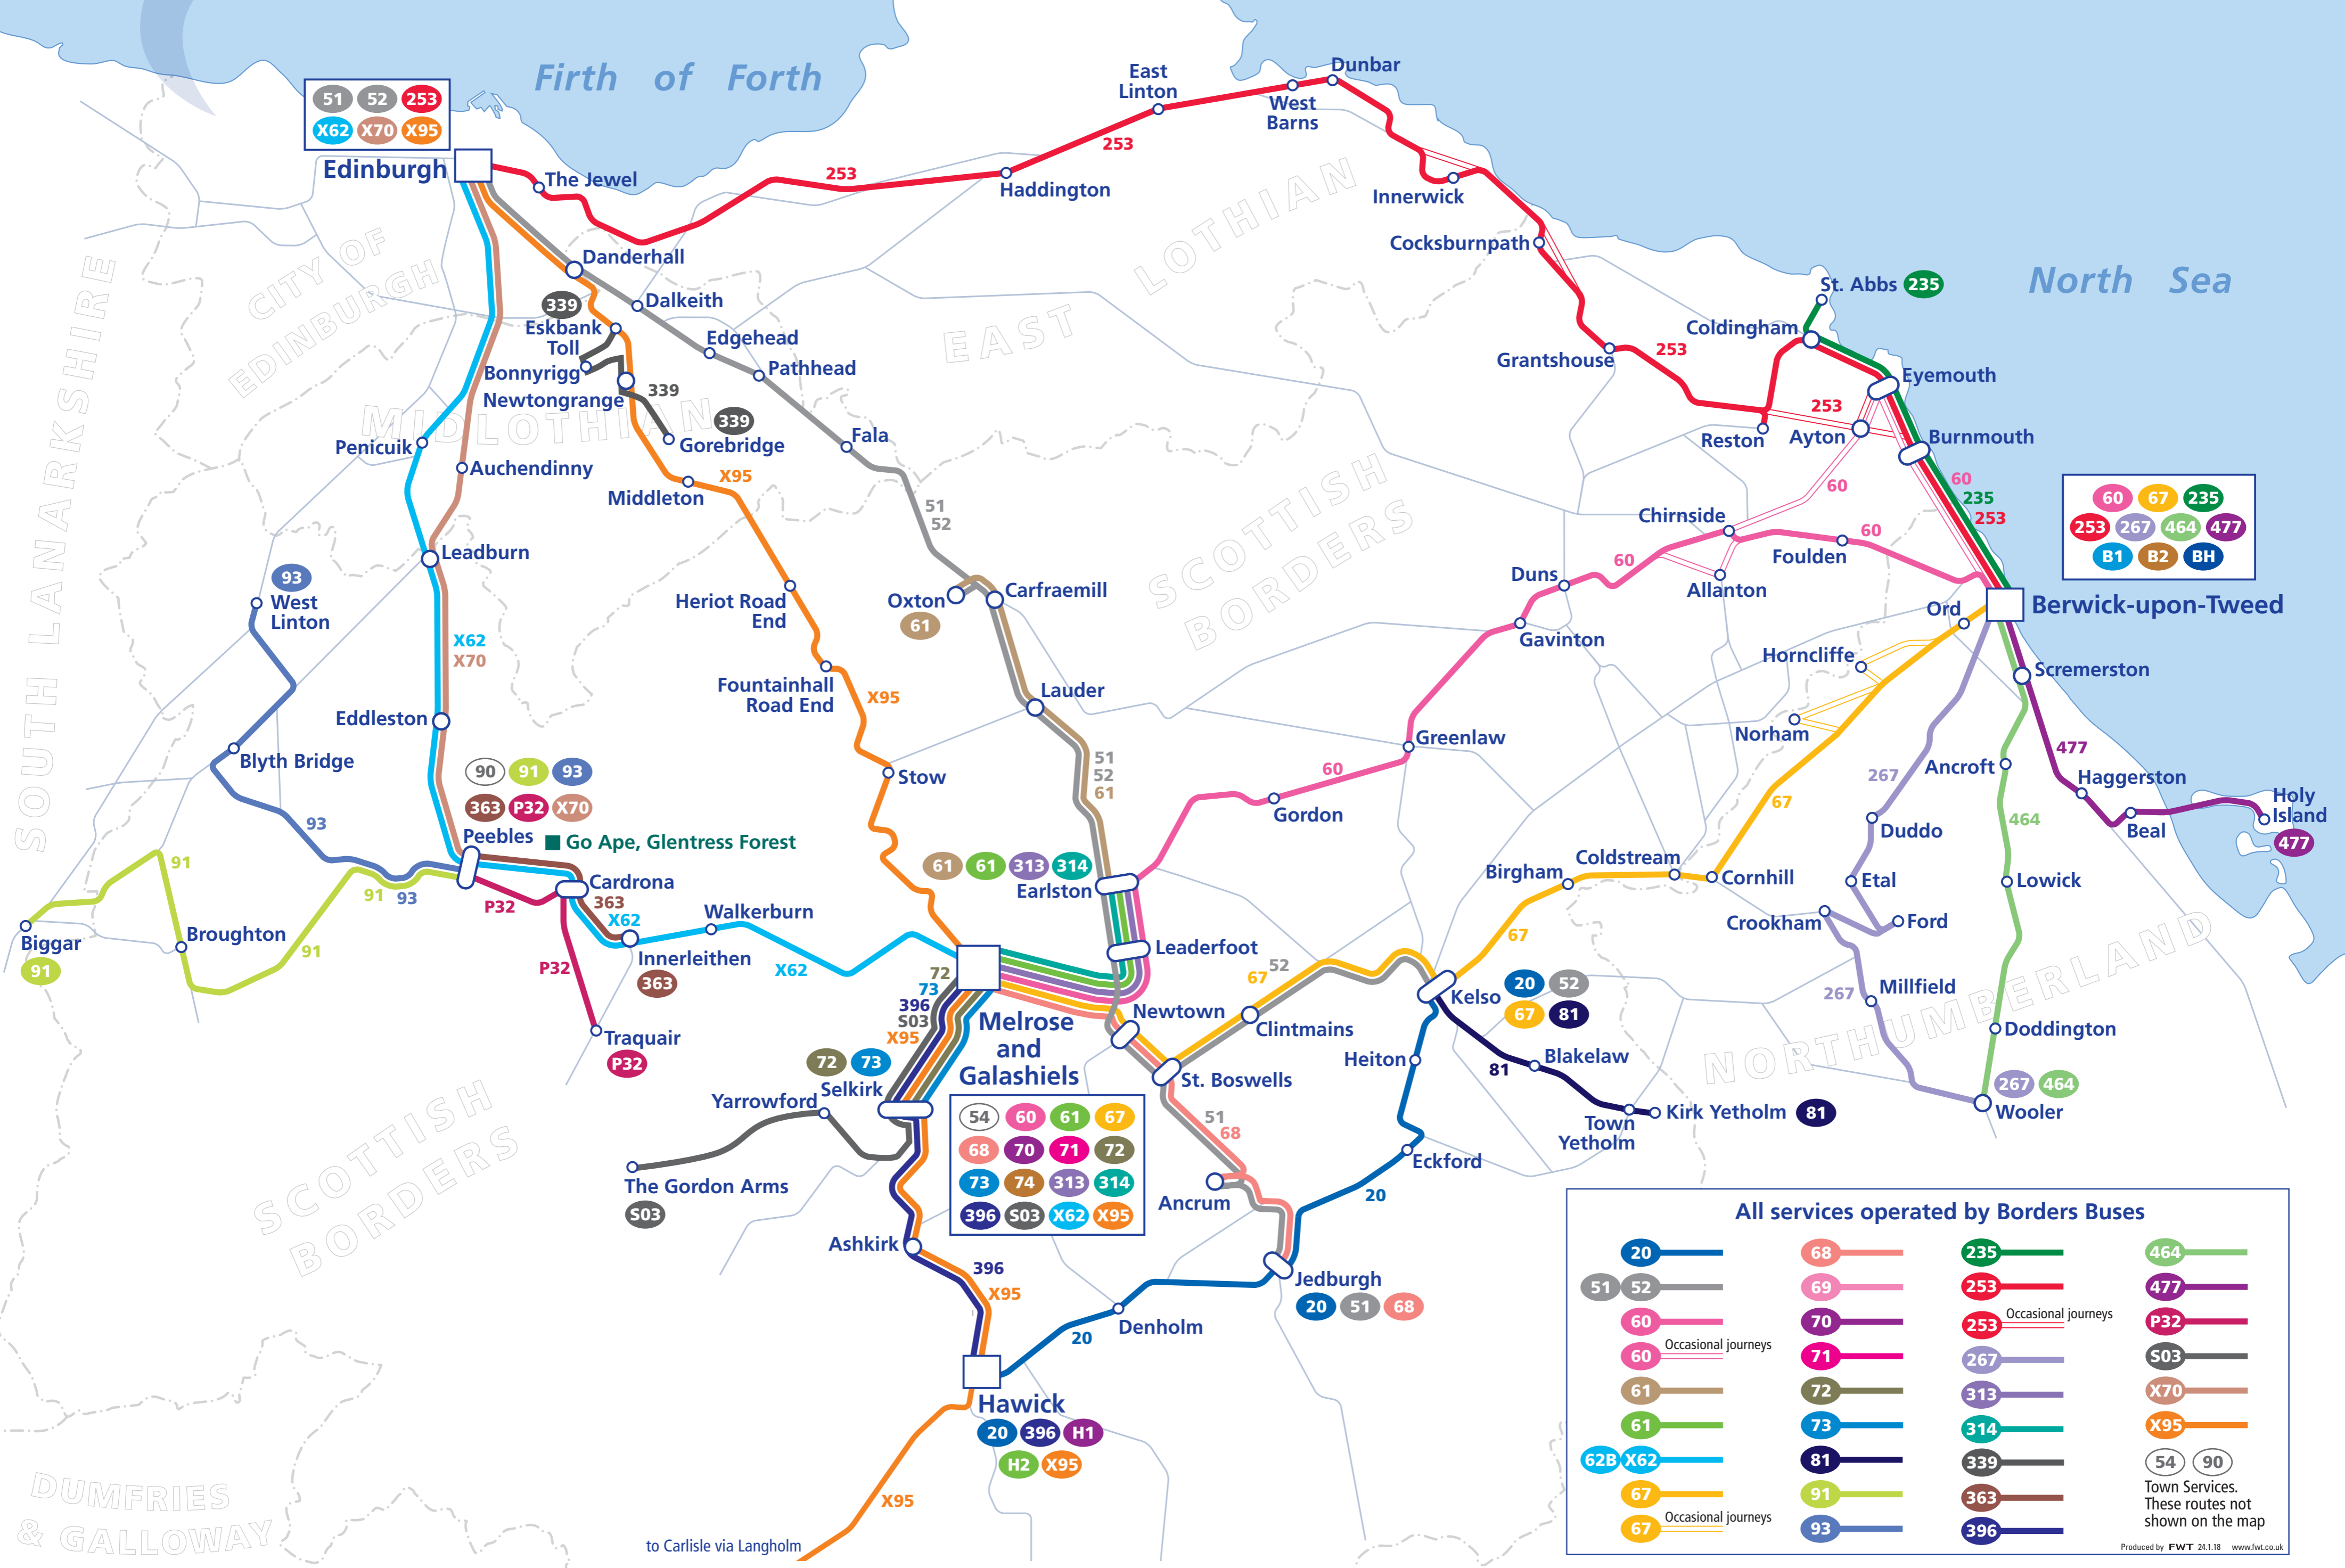

Borders Network Map

All services operated by Borders Buses

20	68	235	464
51	69	253	477
52	70	253 Occasional journeys	P32
60 Occasional journeys	71	267	S03
60	72	313	X70
61	73	314	X95
61	81	339	54, 90
62B, X62	91	363	Town Services. These routes not shown on the map
67 Occasional journeys	93	396	
67			