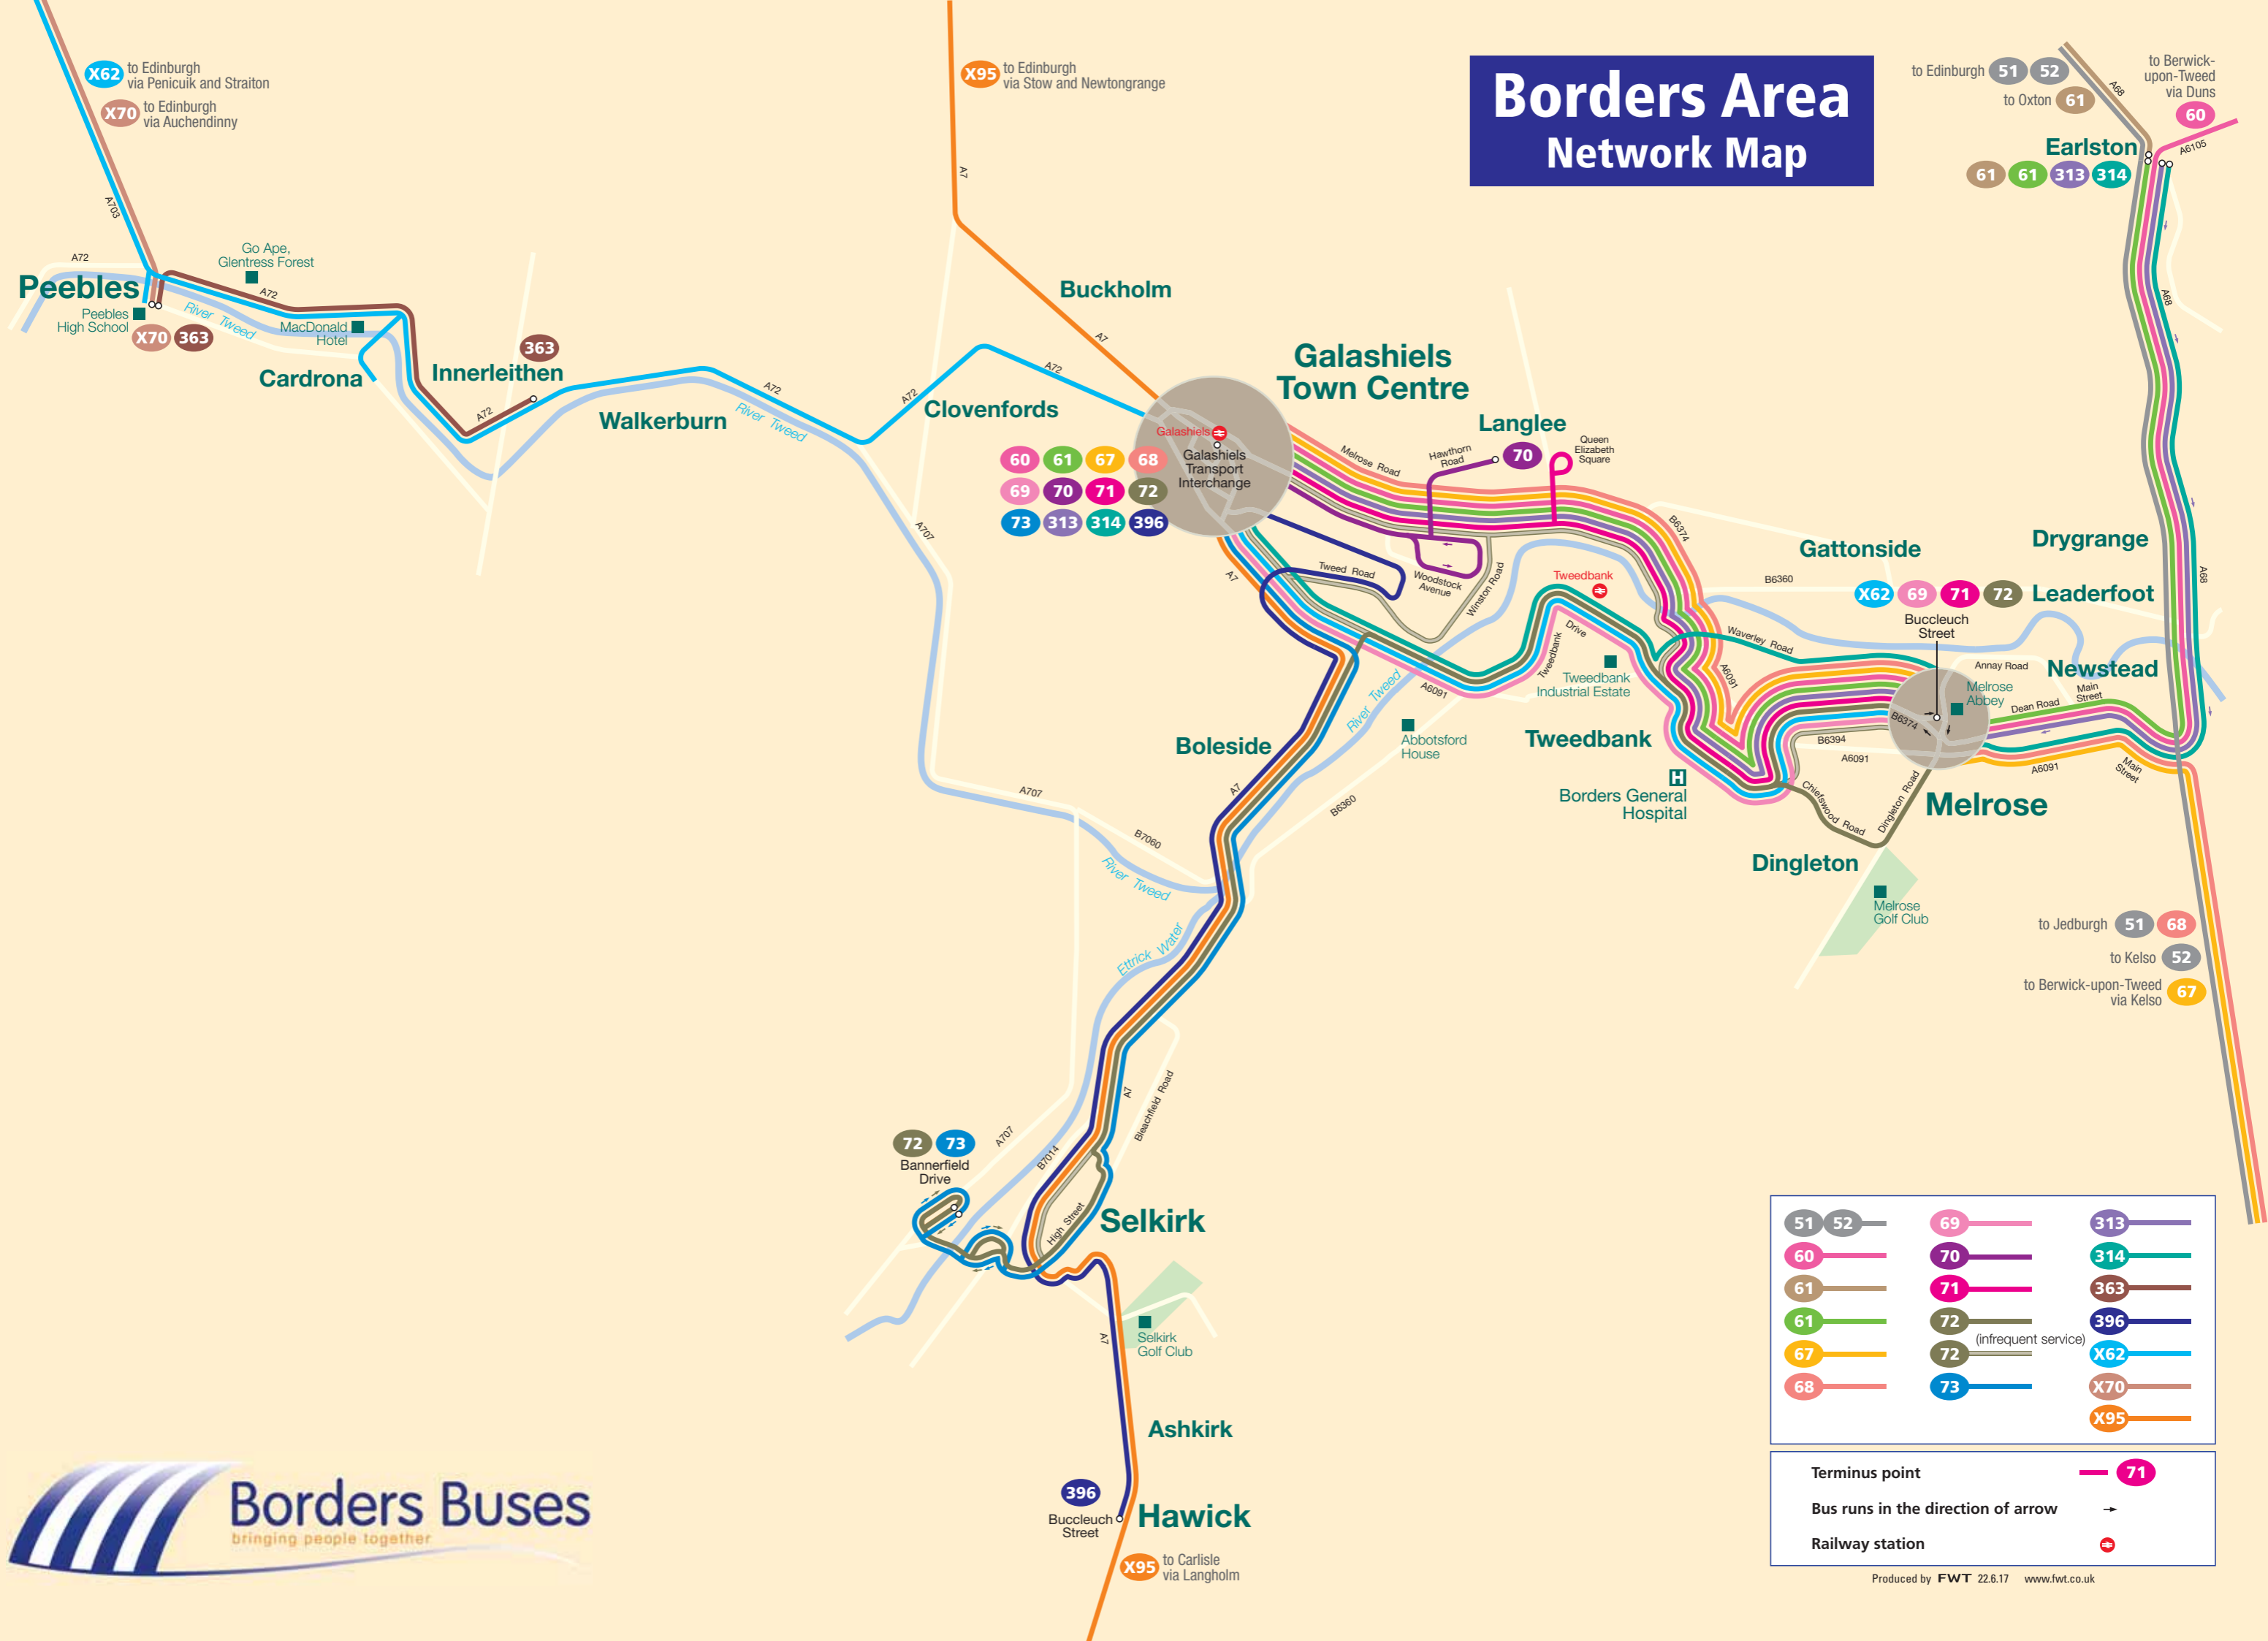

Borders Area Network Map

to Edinburgh 51 52
to Oxton 61
to Berwick-upon-Tweed via Duns 60

to Jedburgh 51 68
to Kelso 52
to Berwick-upon-Tweed via Kelso 67

60 61 67 68
69 70 71 72
73 313 314 396

51	52	69	313
60	70	71	314
61	72	(infrequent service)	363
67	73	X62	396
68		X70	X95

Terminus point 

Bus runs in the direction of arrow 

Railway station 