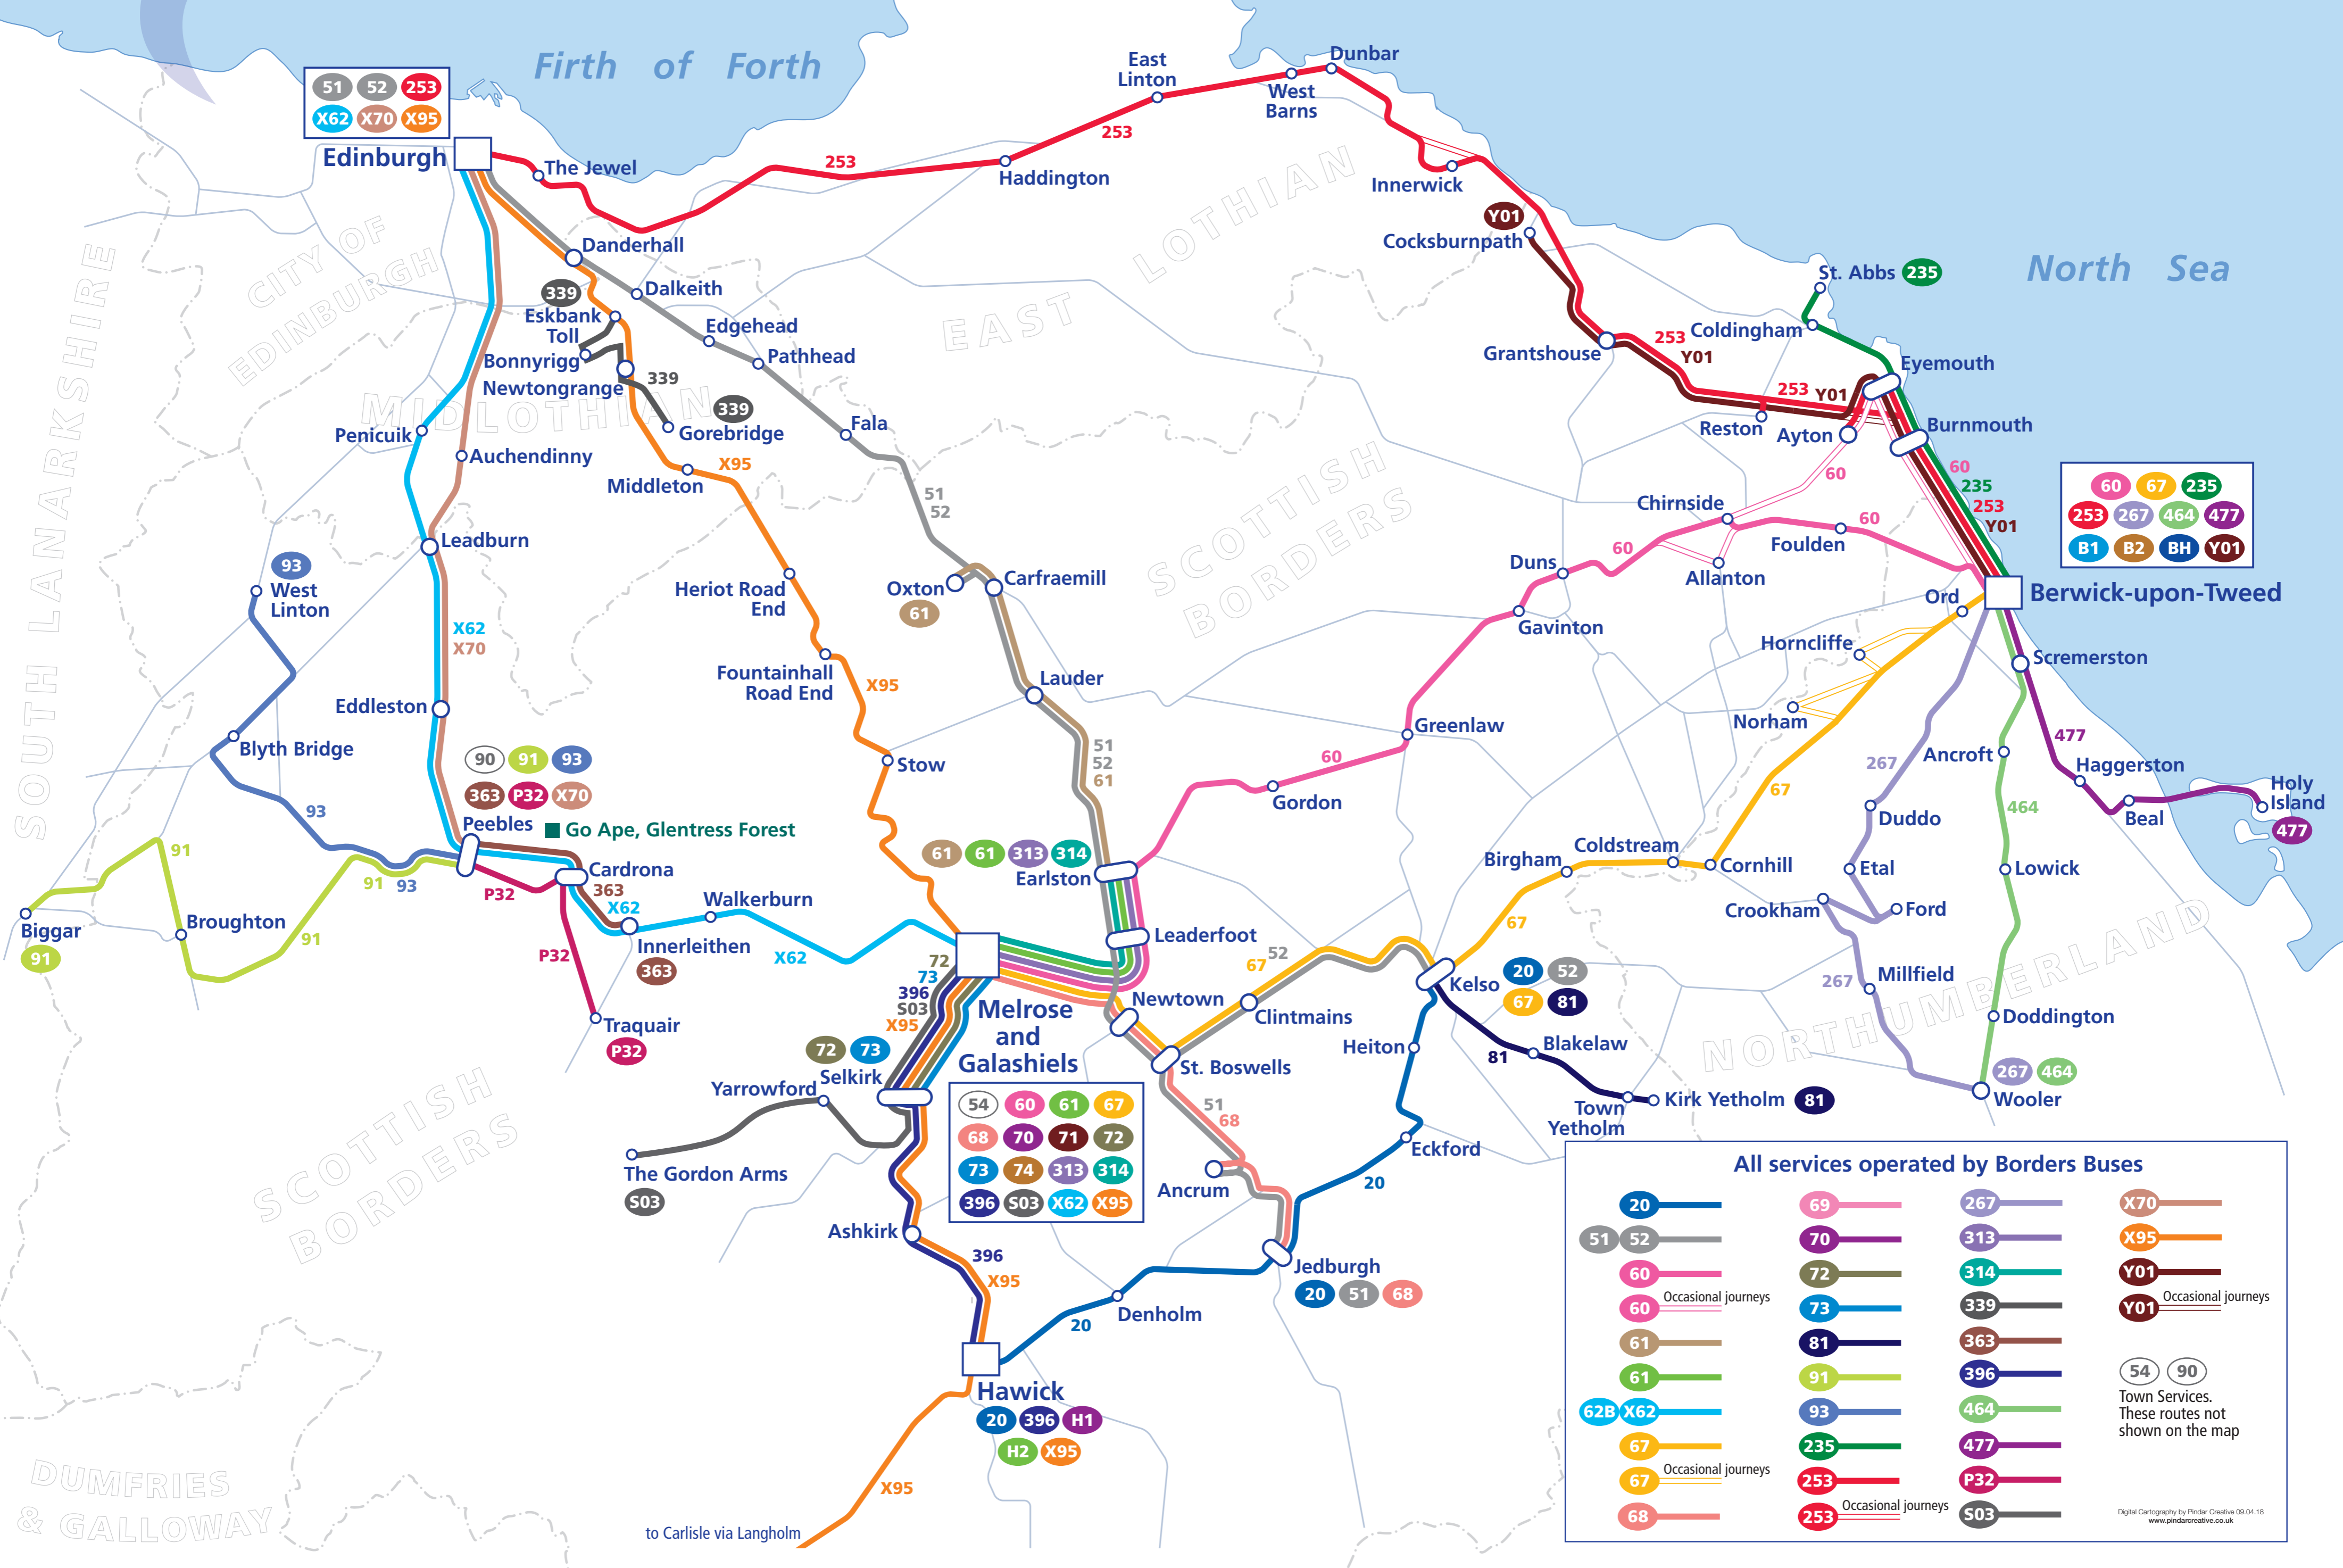

# Borders Network Map

**All services operated by Borders Buses**

20	69	267	X70
51	70	313	X95
52	72	314	Y01
60	73	339	Y01 Occasional journeys
60 Occasional journeys	81	363	
61	91	396	
61	93	464	
62B X62	235	477	
67	253	P32	
67 Occasional journeys	253 Occasional journeys	503	
68			

54 90  
Town Services. These routes not shown on the map