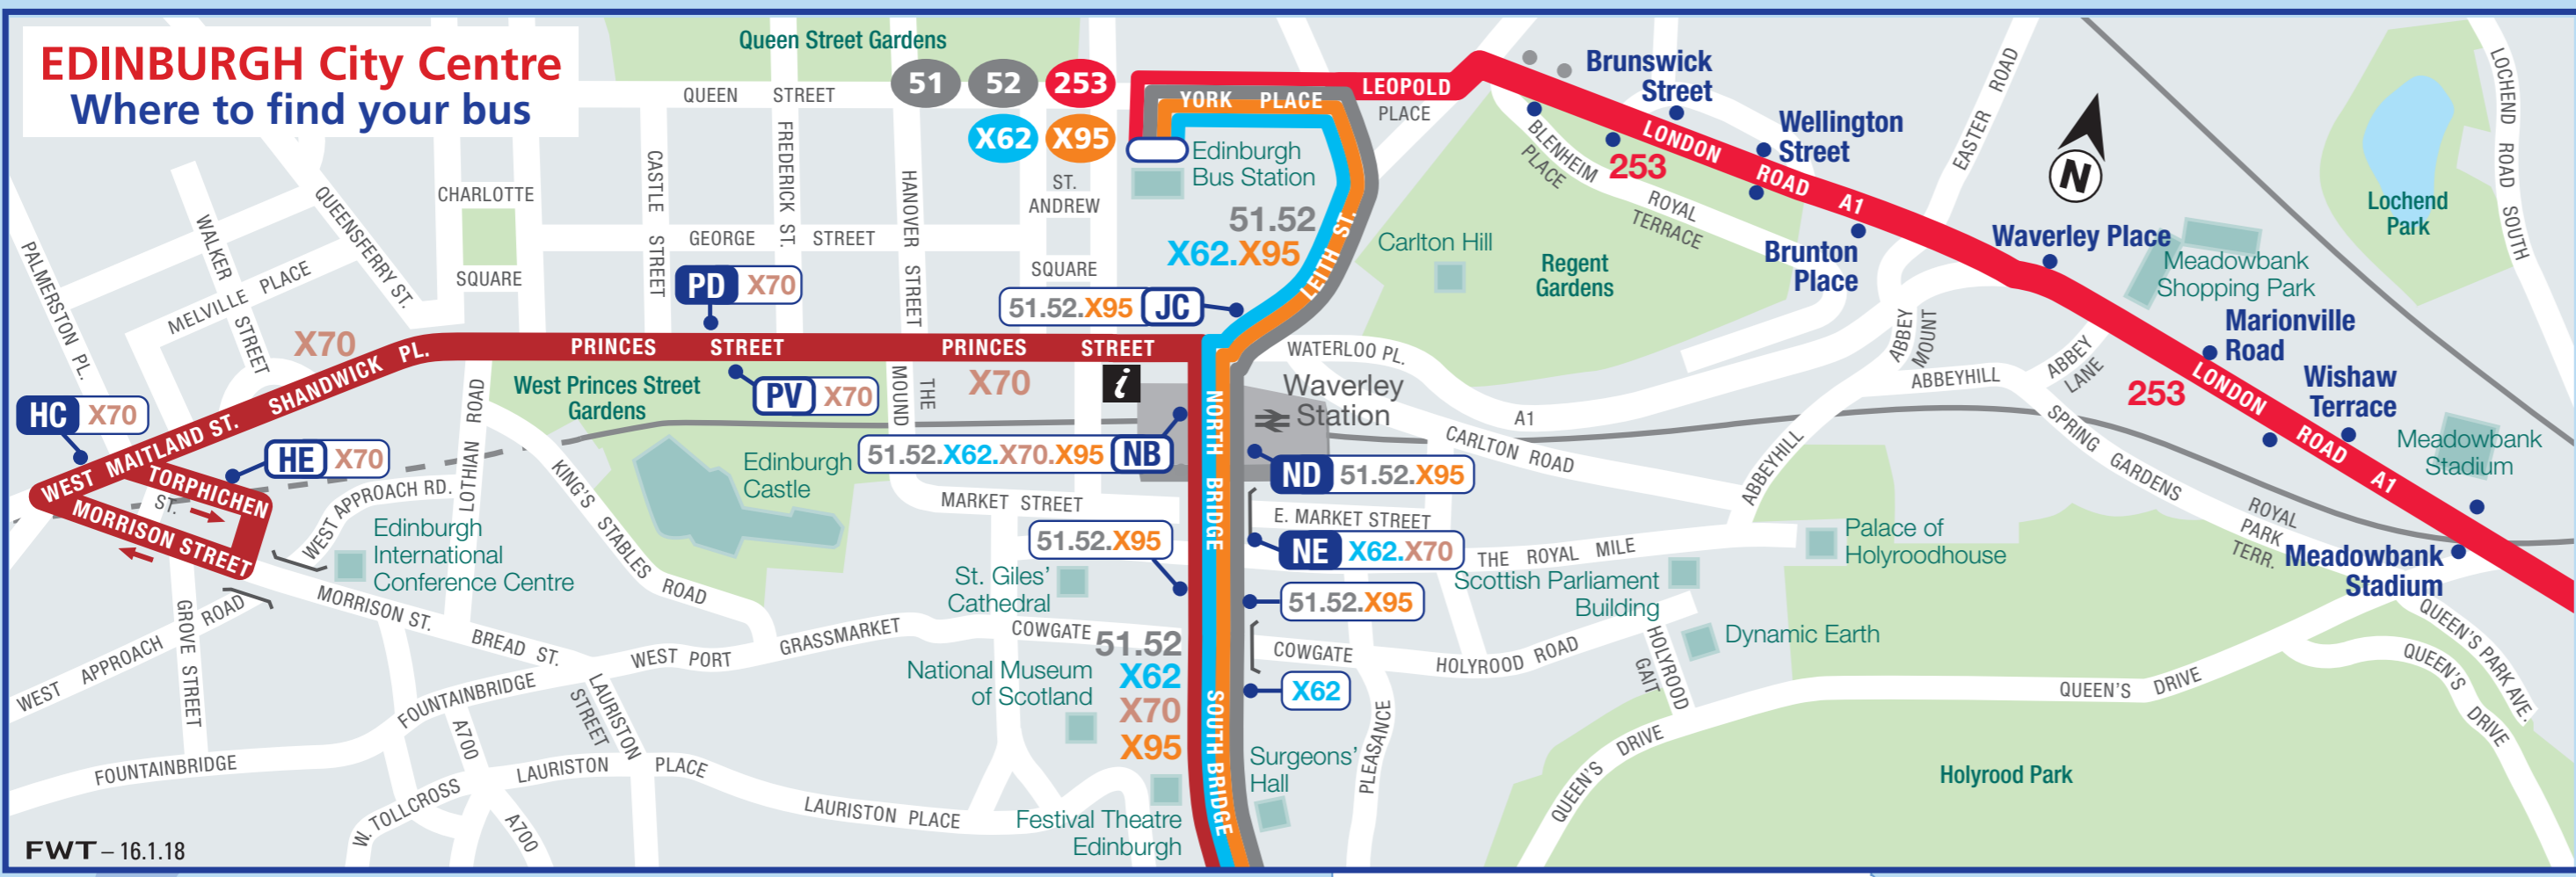

# Borders Network Map

**All services operated by Borders Buses**

20	69	267	X70
51	70	313	X95
52	72	314	Y01
60	73	339	Y01 Occasional journeys
60 Occasional journeys	81	363	
61	91	396	
61	93	464	
62B X62	235	477	
67	253	P32	
67 Occasional journeys	253 Occasional journeys	503	
68			

54 90  
Town Services. These routes not shown on the map