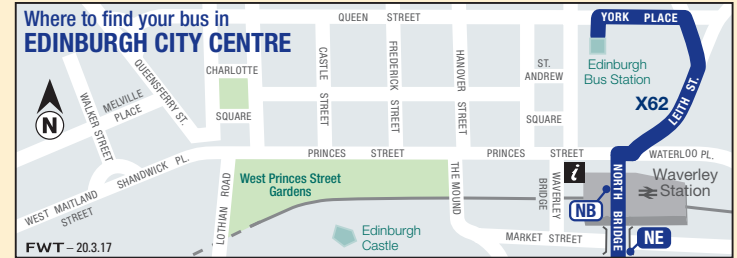

X62 62B Route Map

Edinburgh City Centre

Route of services X62 62B	
Certain journeys	
Terminus Point	
Other bus stops	
Railway line and Station	