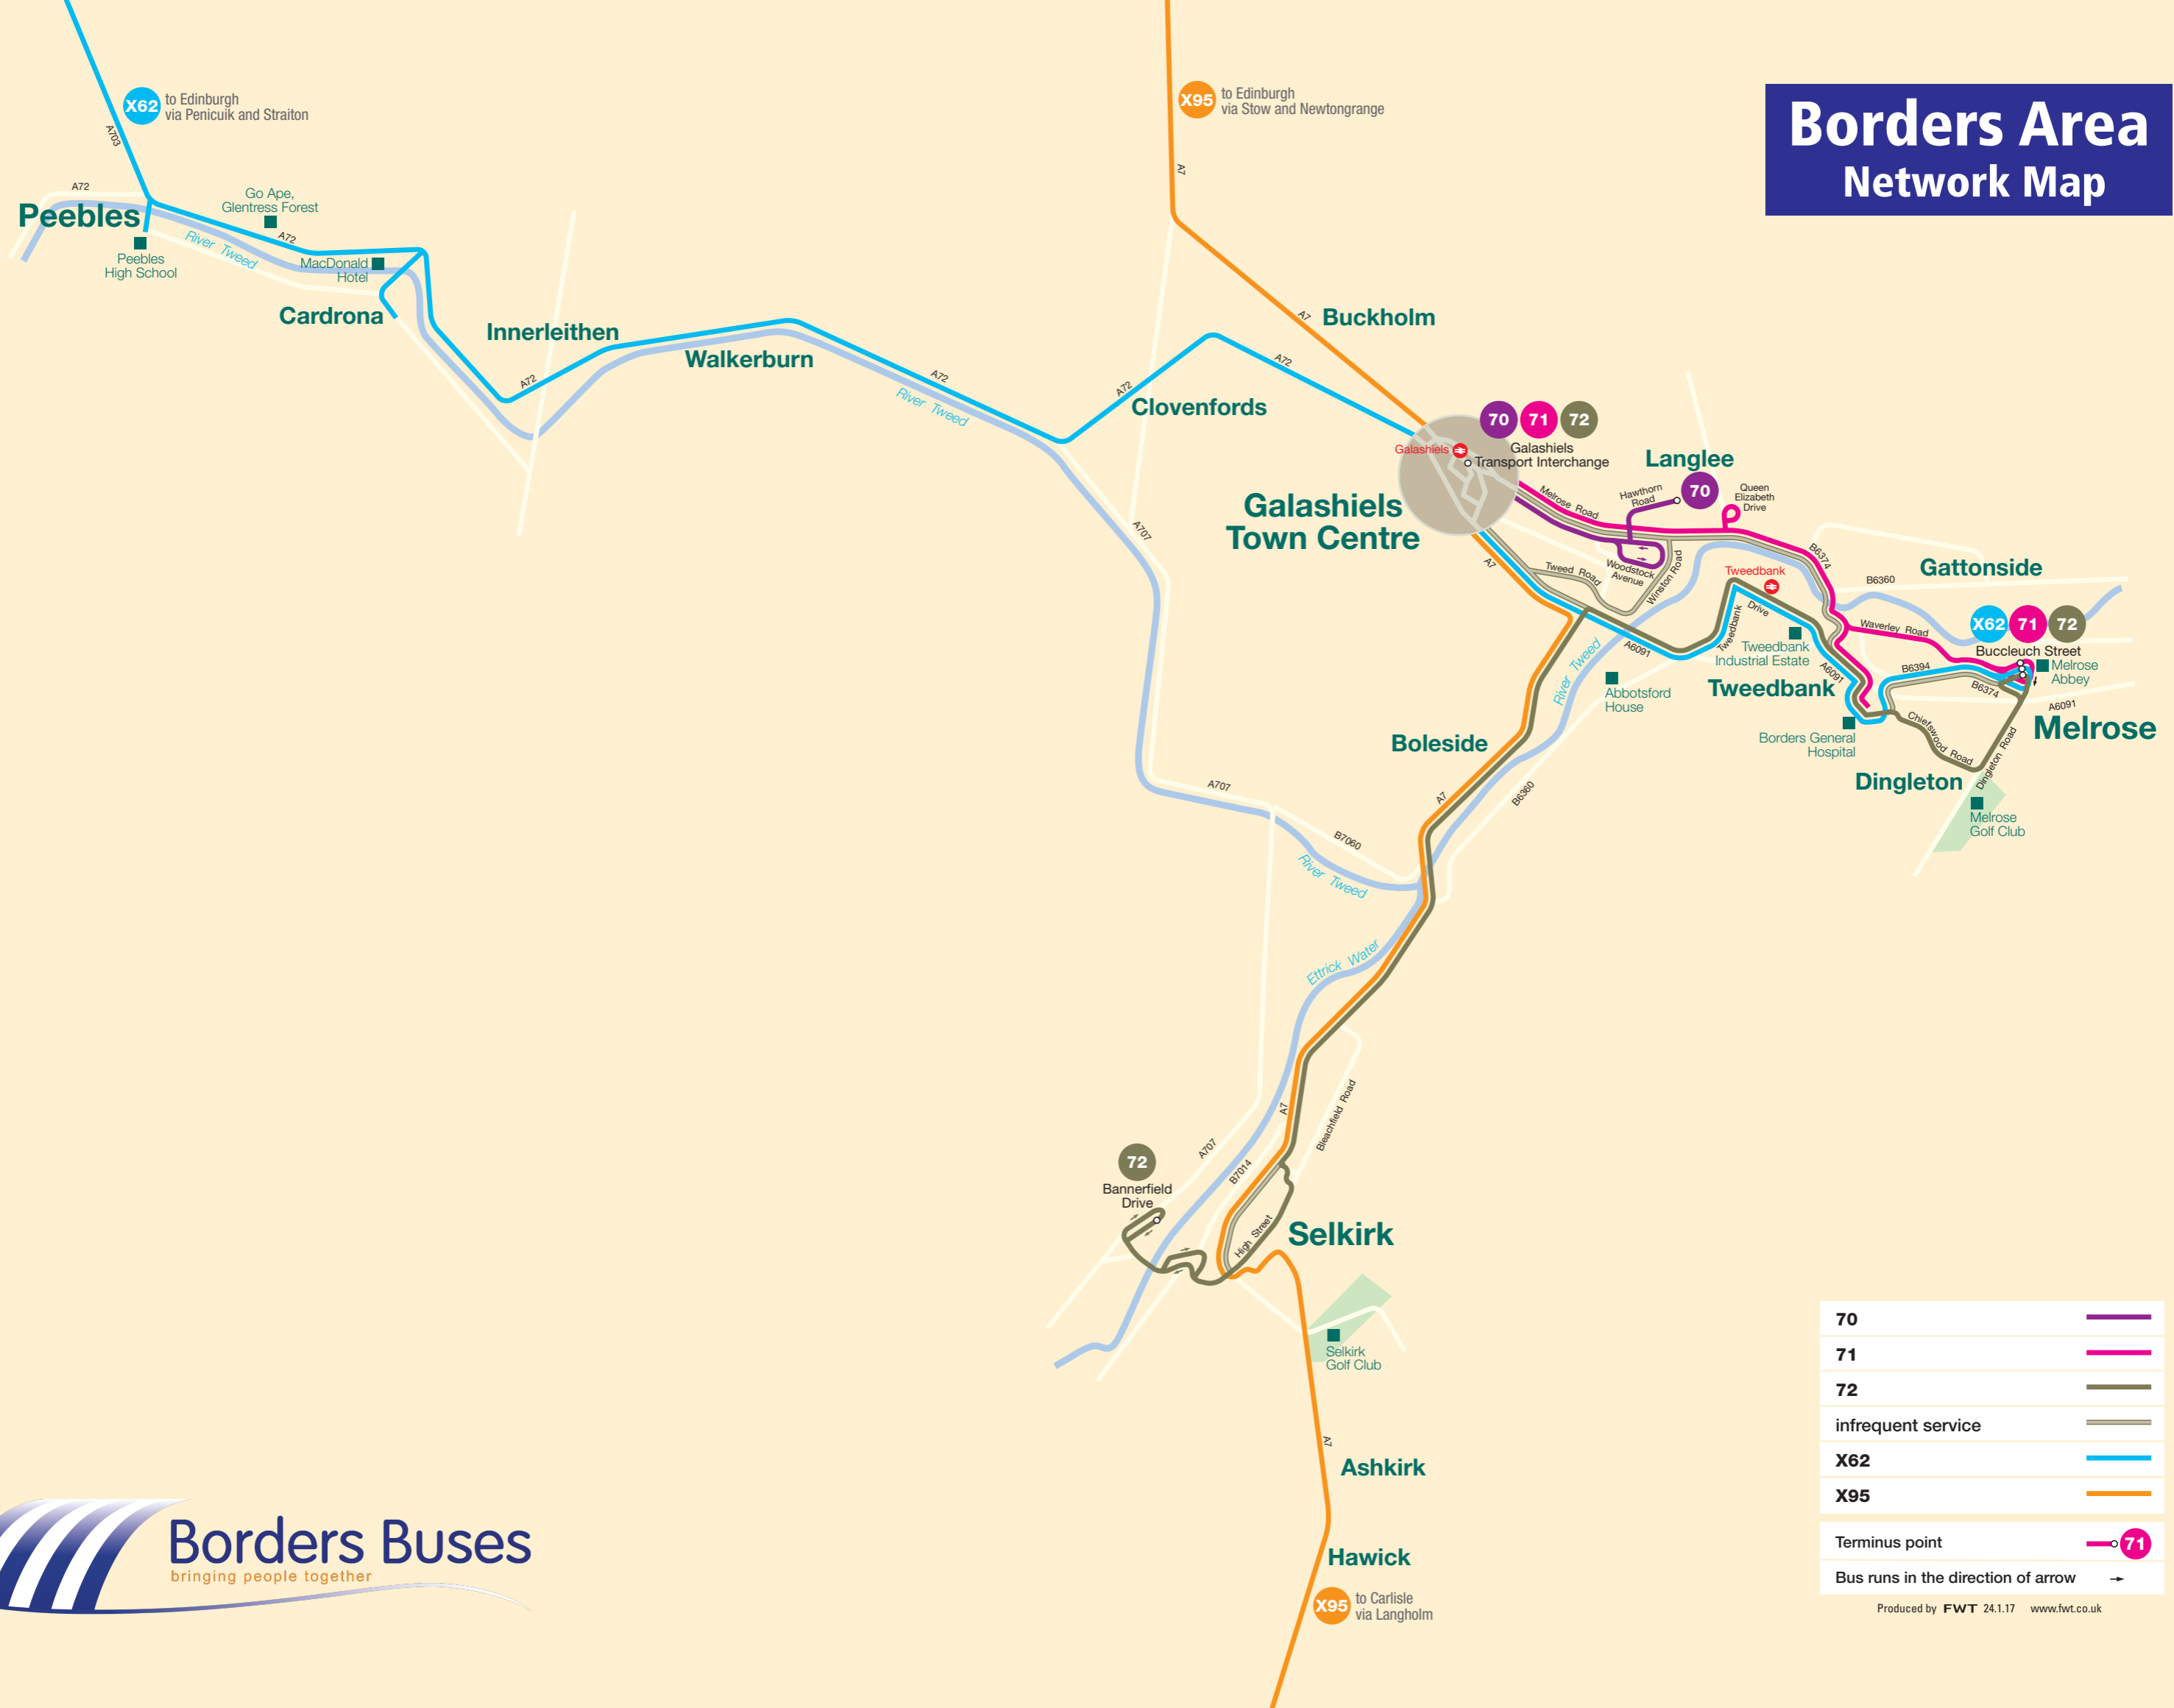

Borders Area Network Map

70	
71	
72	
infrequent service	
X62	
X95	
Terminus point	
Bus runs in the direction of arrow	